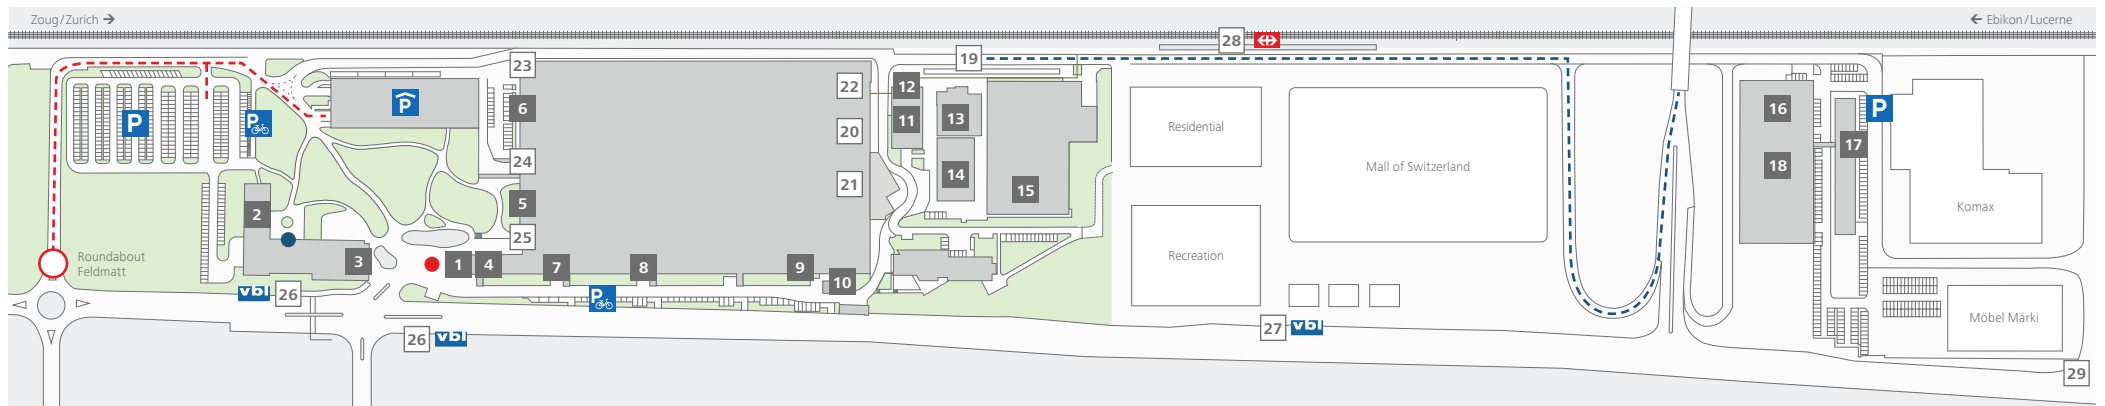

Arrival Schindler Ebikon

(valid on April 2019)

- | | | | | |
|---|-------------------------------------|---------------------------------|---------------------------------|-------------------------------------|
| ● Main entrance Schindler Elevator Ltd. | 1 Schindler Elevator Ltd. reception | 9 Schindler Pension Fund | 17 Transit Management Group | 22 Gate 3 (incoming goods) |
| ● Main entrance Schindler Management Ltd. | 2 Schindler Management Ltd. | 10 Schindler Tower | 17 Schindler IT Services Ltd. | 23 Gate 4 |
| ○ Access road (Feldmatt roundabout) | 3 Staff restaurant/cafeteria | 11 Corp. Research & Development | 17 Schindler Digital Group Ltd. | 24 Gate 5 |
| --- Approach by car | 4 Large Project Division | 12 Company fire services | 18 Lift Camp Service | 25 Gate 6 |
| --- Approach by truck | 5 Schindler Elevator Ltd., Lucerne | 13 M/S/C towers | 19 Parking LKW/Trucks EBI Works | 26 Bus stop "Schindler" |
| P Parking | 6 Schindler Repro Ltd. | 14 Technology & Training Centre | 20 Registration LKW | 27 Bus stop "Fildern" |
| P Two-wheeler parking | 7 Schindler Vocational Training | 15 Central Warehouse | 21 Gate 1/2 (forwarder) | 28 Train station "Buchrain" |
| P Parking garage | 8 EBI Works | 16 Showroom (PORT Technology) | | 29 Access road to Rockwell building |

By truck

From Zurich Airport (63 km), Zurich (57 km), Berne (115 km), Basel (103 km) or Geneva (280 km):

- A14 motorway Zurich – Lucerne
- exit "Buchrain"
- follow signs "Ebikon / Dierikon" to the access tunnel
- turn right at the end of the tunnel towards the Mall of Switzerland and continue to the railway tracks
- pass the Mall of Switzerland on the left and follow the railway tracks to the truck parking area (no. 19)
- park your truck in the dedicated truck parking area & announce your arrival at the registration (no. 20)