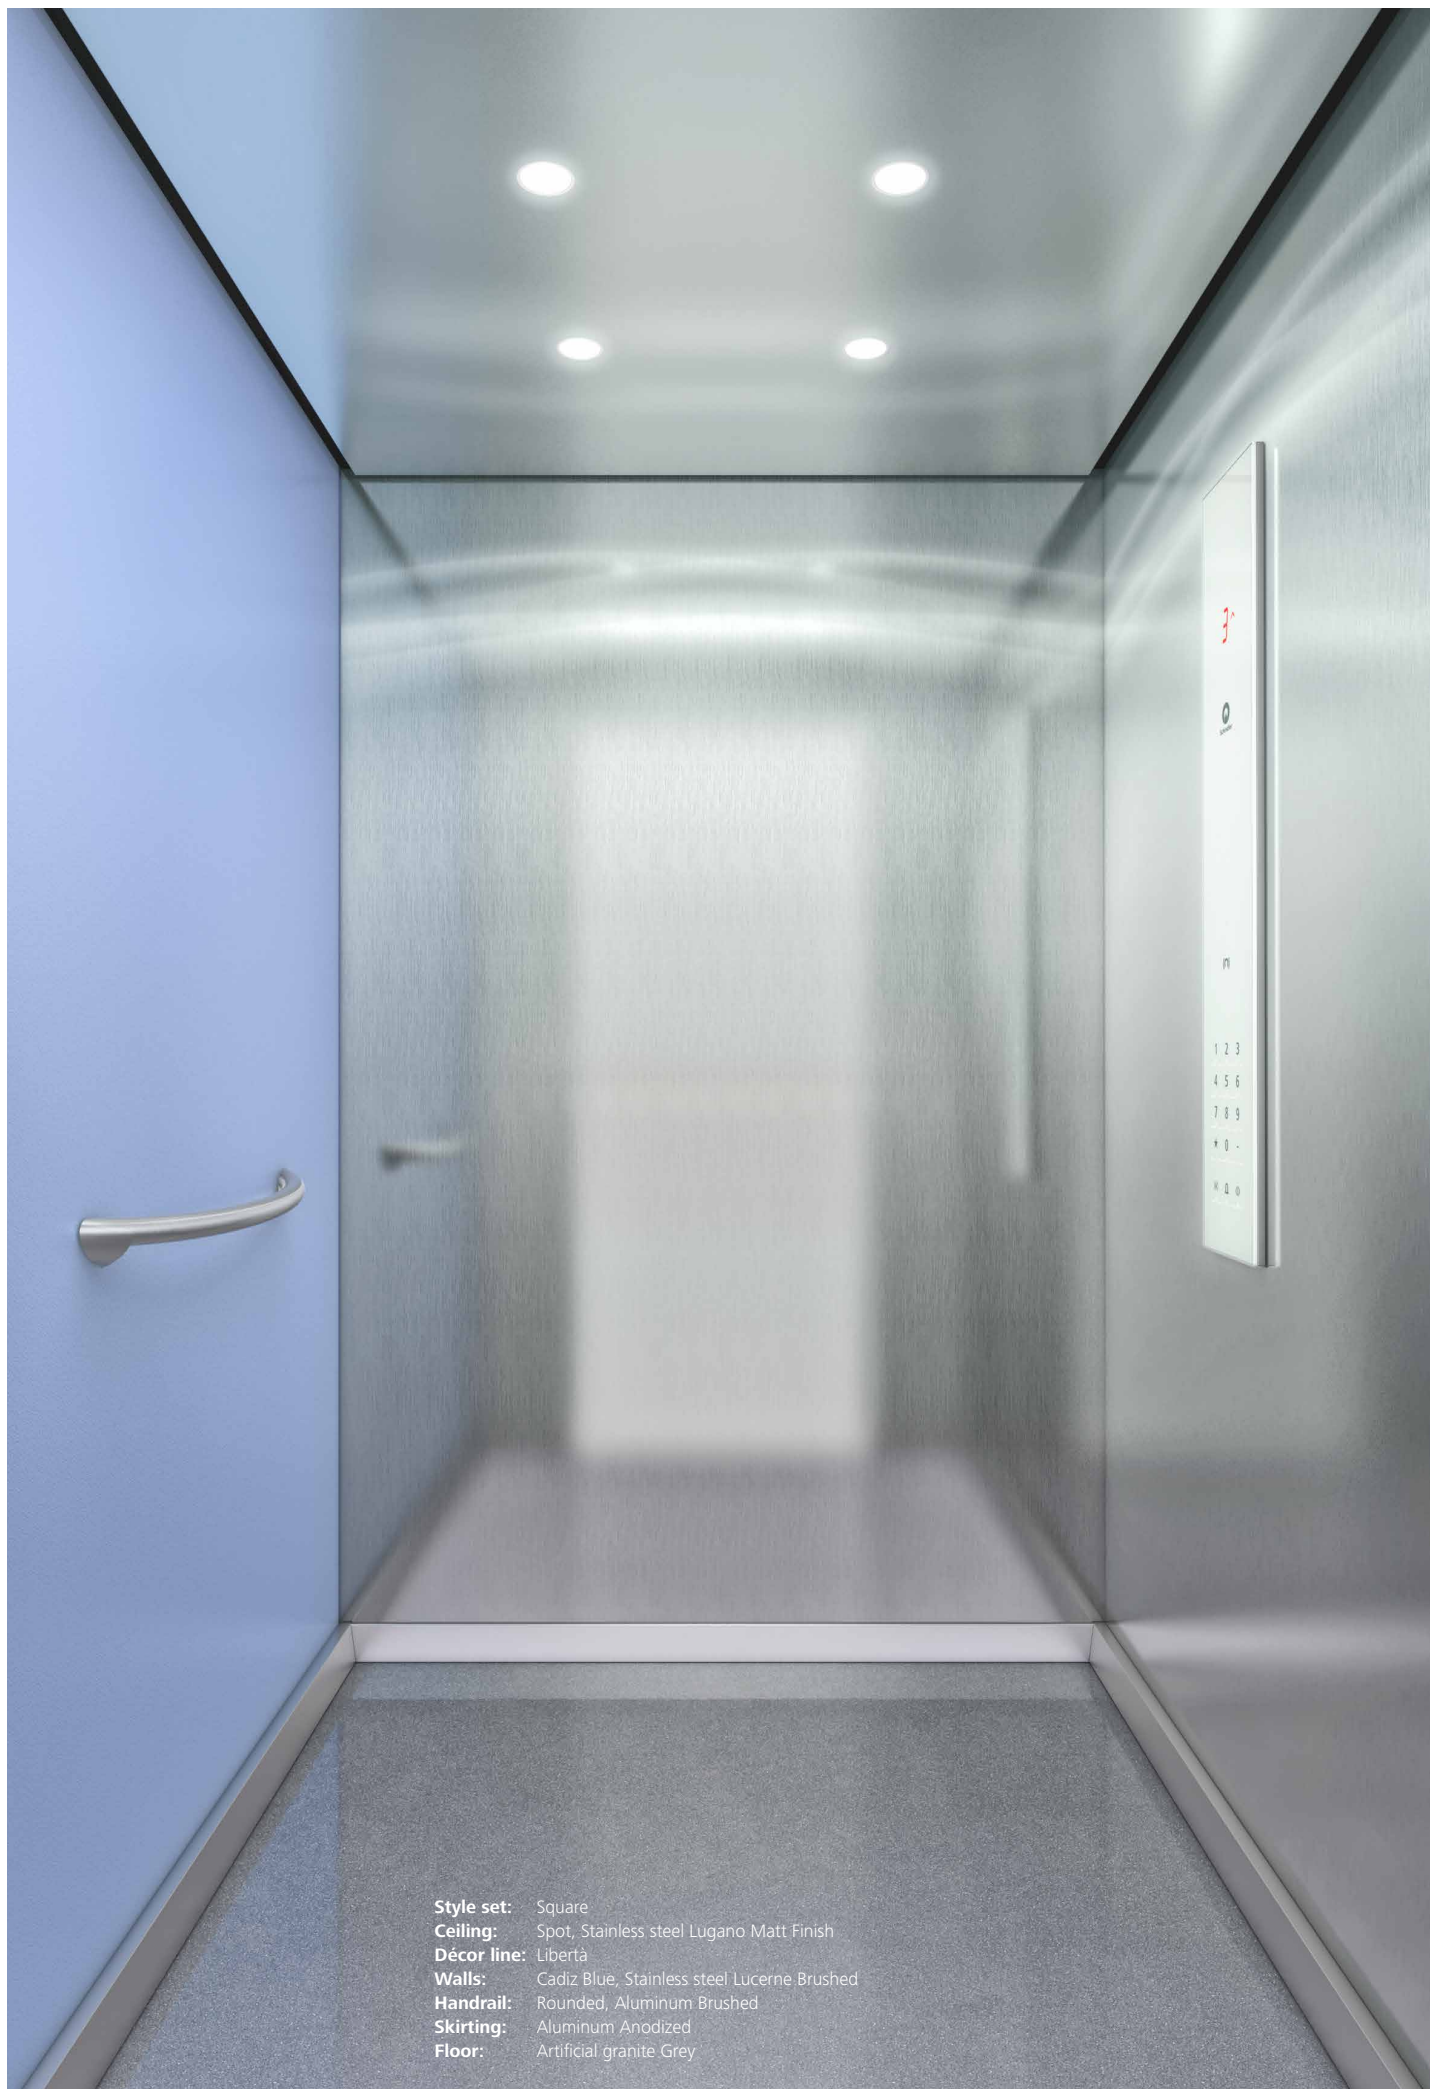

Style set: Square
Ceiling: Line, Stainless steel Lugano Matt Finish
Décor line: Libertà
Walls: Mascarà Red, Maribor Metallic Silver, Palermo Purple
Handrail: Rounded, Aluminum Brushed
Skirting: Aluminum Anodized
Floor: Artificial granite Grey

Style set: Square
Ceiling: Line, Stainless steel Lugano Matt Finish
Décor line: Libertà
Walls: Mascara Red, Birmingham Anthracite
Handrail: Straight, Stainless steel Polished
Skirting: Aluminum Anodized
Floor: Artificial granite Grey

Style set: Square
Ceiling: Spot, Stainless steel Lugano Matt Finish
Décor line: Libertà
Walls: Cadiz Blue, Stainless steel Lucerne Brushed
Handrail: Rounded, Aluminum Brushed
Skirting: Aluminum Anodized
Floor: Artificial granite Grey

Style set: Square
Ceiling: Line, Stainless steel Lugano Matt Finish
Décor line: Santa Cruz (with Libertà option)
Walls: Athens Grey, Marijor Metallic Silver
Mirror: Full height, half width
Handrail: Straight; Stainless steel Brushed
Skirting: Aluminum Anodized
Floor: Rubber speckled Light Grey