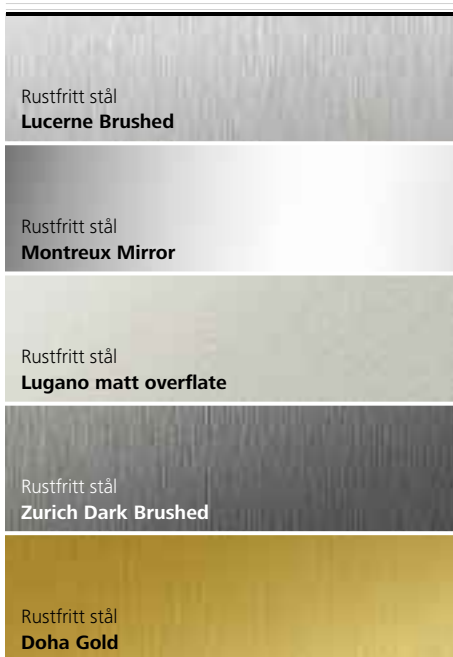

Sunset Boulevard

Digitalt print på glass

Heisstol

Belysning

Tak