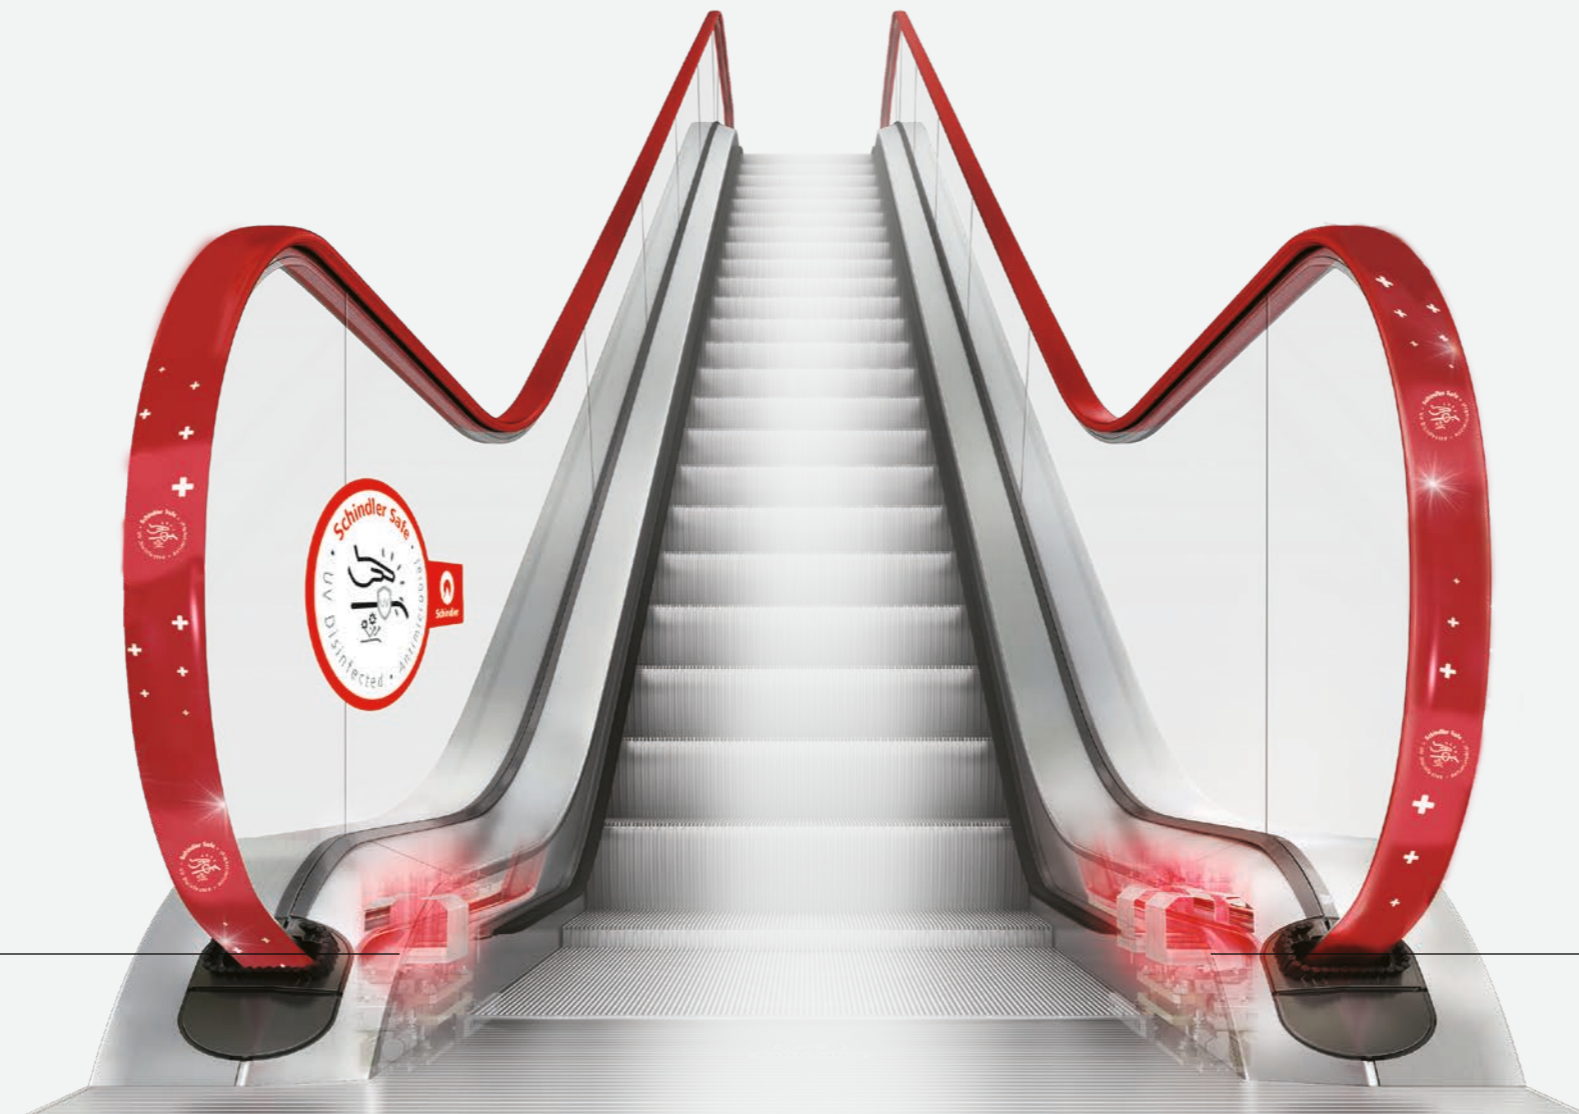

24/7 protection

The automatic disinfection system routinely eliminates the bacteria and viruses and guarantees complete and effective protection.

Safe and green

Physical disinfection with no harmful chemicals or heavy metal residue on the railing or in our waste or water supplies.

Energy efficient

Thanks to the physical disinfection process using UV-C LED lighting technology, handrails are disinfected in an efficient and environmentally friendly way.

Low-profile system

The device is installed inside the escalator or moving walk to ensure passenger safety with a very simple installation process.

How does it work?

The Schindler Ultra UV device uses germicidal UV-C light to treat the handrails at a short distance. This directly damages DNA¹⁾ and RNA²⁾, which are the genetic materials of bacteria and viruses, preventing their rapid spread. Thanks to the physical disinfection process using UV-C LED lighting technology, handrails are disinfected in an efficient and environmentally friendly way.

The device is easily installed inside the escalator or moving walk to ensure passenger safety. The Schindler handrail Ultra UV device is a practical solution to prevent the rapid spread of bacteria and viruses.

The Ultra UV Pro device works similarly to the standard Ultra UV device, but operates at a higher efficacy, providing even an more efficient level of disinfection

Ultra UV Pro

Higher-efficiency disinfection

Other available Schindler CleanMobility solutions

- Schindler Ahead ElevateMe
- PORT Technology & myPORT Public
- Schindler CleanCar
- Schindler UV CleanCar
- Schindler CleanCall
- Schindler CleanCover
- Schindler CleanSpace

UV-C light is invisible. The red light in the image serves as an operation indicator. ¹⁾ DNA is the abbreviation for deoxyribonucleic acid. ²⁾ RNA is the abbreviation for ribonucleic acid.