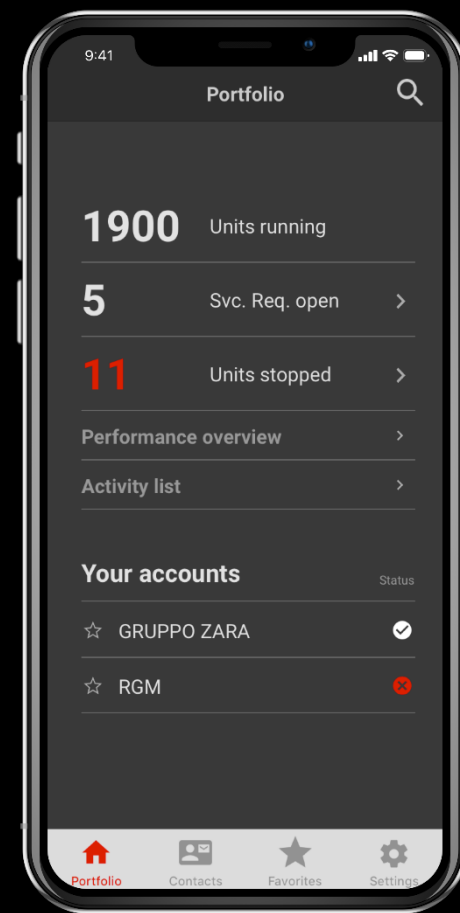

迅達智能管家 Schindler ActionBoard

設備查檢，迅速確實

✘ SVC ELEV 01 CAB# (S1911796)
5601 MAIN ST HOUSTON

Status | Log Book | Contract | Notifications

Monthly availability
100%

Environmental Condition
✔ System Power

Supervisory Systems
✔ Tele-Alarm
✔ Tele-Monitoring

Emergency components
✔ Emergency Light
✔ Cabin Light
✘ System Battery

INFORM TENANTS
INSTANT HEALTH CHECK
MAKE NEW SERVICE REQUEST

Door Opening & Closing

- 歷史數據和即時大數據提高分析準確性
- 實時設備狀態
- 隨時隨地檢測所有樓層的電扶梯

- 關鍵訊息一覽無遺
- 簡易操作
- 快速導航設計

- 操作簡單
- 即時實用

- 與未來接軌
- 卓越的優質服務
- 不斷成長進步

迅達智能管家 Schindler ActionBoard

手機App可供下載使用

迅達全天候自動檢測診斷

效率更高、效能更佳

品質

20%