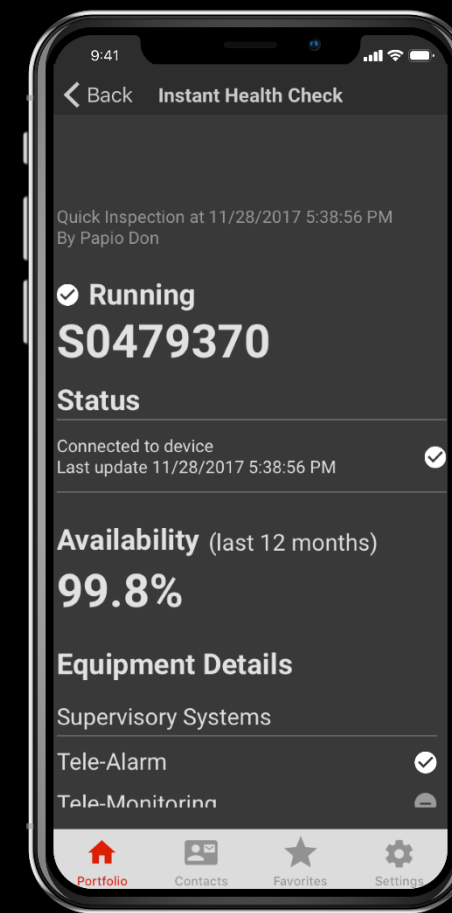

迅達智能管家 Schindler ActionBoard

設備查檢，迅速確實

✘ SVC ELEV 01 CAB# (S1911796)
5601 MAIN ST HOUSTON

Status | Log Book | Contract | Notifications

Monthly availability
100%

Environmental Condition
✔ System Power

Supervisory Systems
✔ Tele-Alarm
✔ Tele-Monitoring

Emergency components
✔ Emergency Light
✔ Cabin Light
✘ System Battery

INFORM TENANTS
INSTANT HEALTH CHECK
MAKE NEW SERVICE REQUEST

Door Opening & Closing

- 歷史數據和即時大數據提高分析準確性
- 實時設備狀態
- 隨時隨地檢測所有樓層的電扶梯

- 關鍵訊息一覽無遺
- 簡易操作
- 快速導航設計

- 操作簡單
- 即時實用

- 與未來接軌
- 卓越的優質服務
- 不斷成長進步

迅達智能管家 Schindler ActionBoard

手機App可供下載使用

迅達全天候自動檢測診斷

效率更高、效能更佳

品質

20%