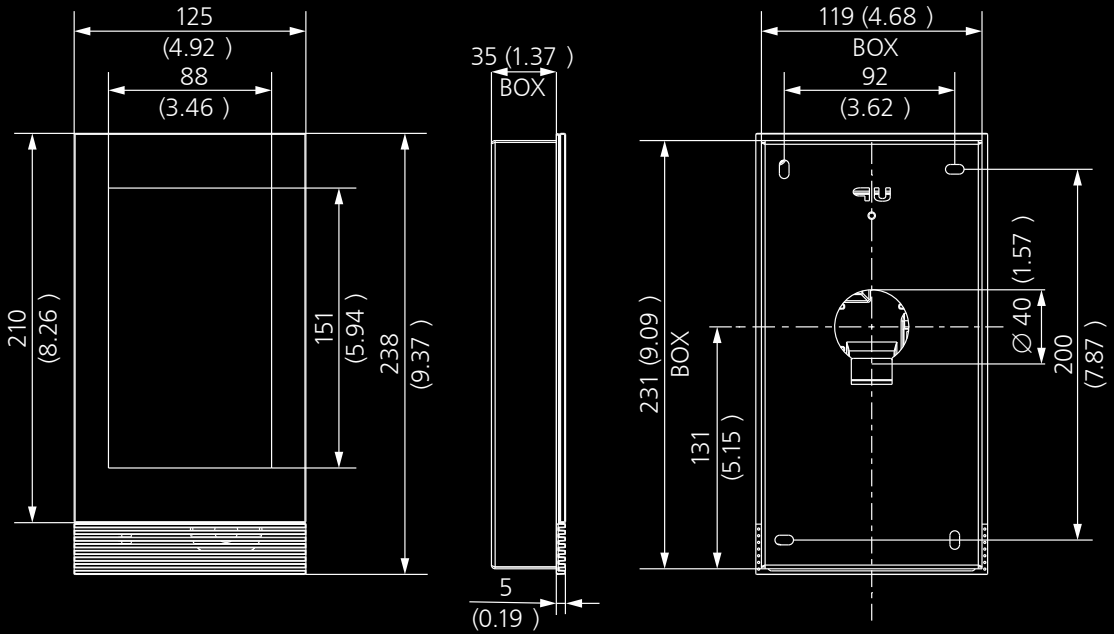

PORT 4 Home

For further information including location of the Schindler office nearest you, please visit:
www.schindler.com

Schindler Elevator Ltd.
Zugerstrasse 13
CH-6030 Ebikon
Switzerland
Phone +41 (0)41 445 31 31

porttechnology@schindler.com
www.theporttechnology.com