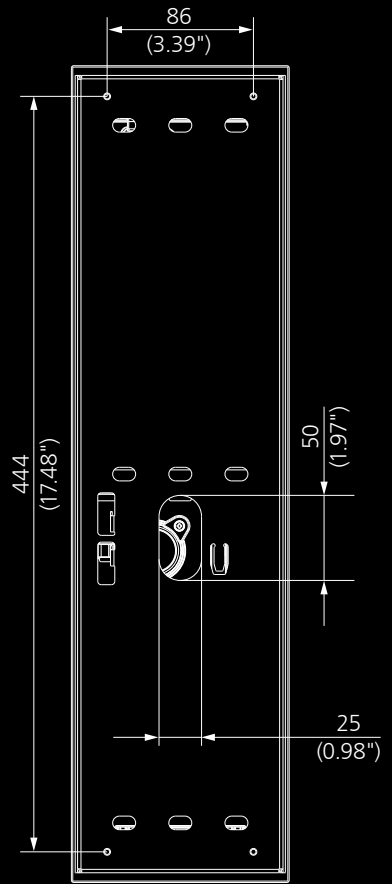

PORT 4

For further information including location of the Schindler office nearest you, please visit:
www.schindler.com

Schindler Elevator Ltd.
Zugerstrasse 13
CH-6030 Ebikon
Switzerland
Phone +41 (0)41 445 31 31
Fax +41 (0)41 445 52 97

porttechnology@schindler.com
www.theporttechnology.com