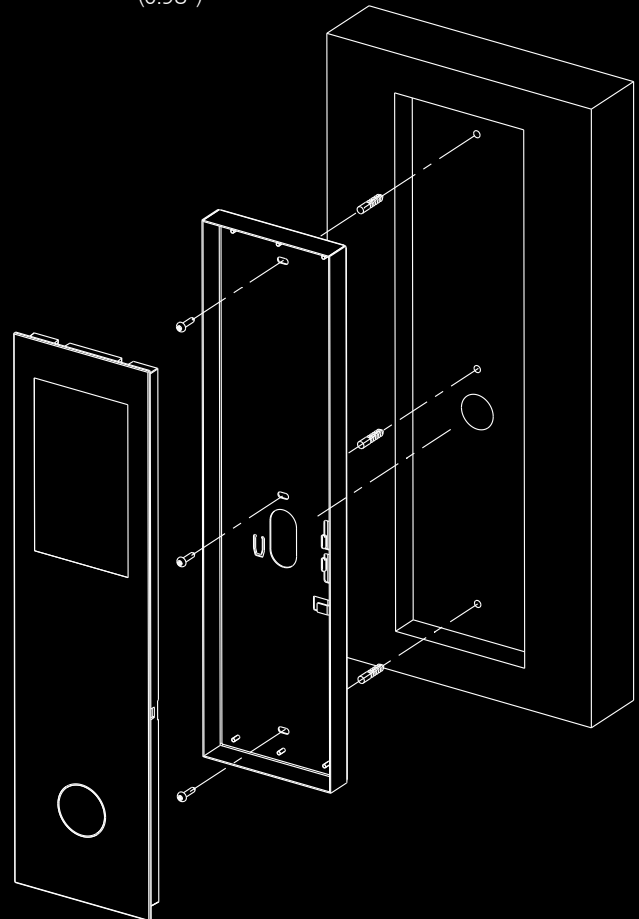

PORT 4

For further information including location of the Schindler office nearest you, please visit:
www.schindler.com

Schindler Elevator Ltd.
Zugerstrasse 13
CH-6030 Ebikon
Switzerland
Phone +41 (0)41 445 31 31
Fax +41 (0)41 445 52 97

porttechnology@schindler.com
www.theporttechnology.com