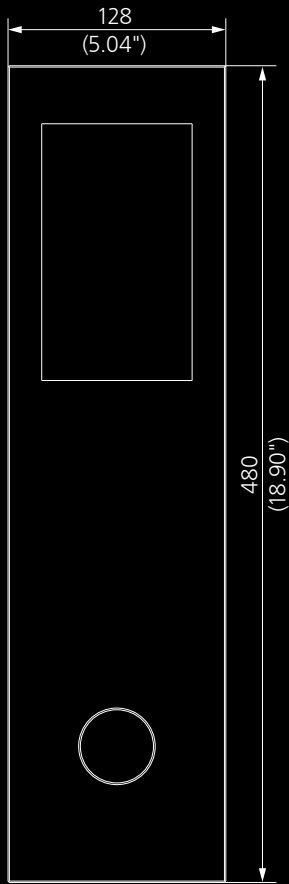

PORT 4

For further information including location of the Schindler office nearest you, please visit:
www.schindler.com

Schindler Elevator Ltd.
Zugerstrasse 13
CH-6030 Ebikon
Switzerland
Phone +41 (0)41 445 31 31
Fax +41 (0)41 445 52 97

porttechnology@schindler.com
www.theporttechnology.com