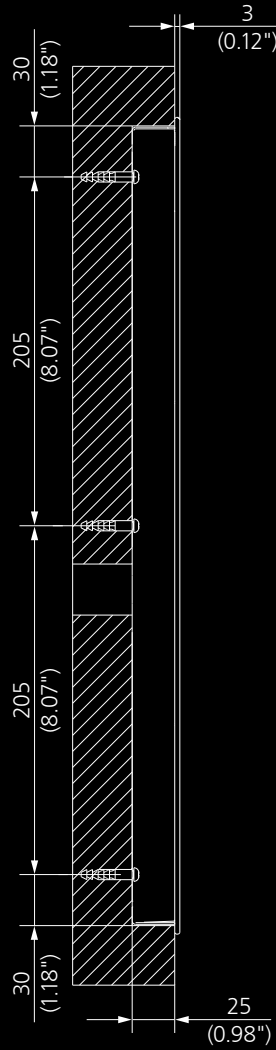

PORT 4

For further information including location of the Schindler office nearest you, please visit:
www.schindler.com

Schindler Elevator Ltd.
Zugerstrasse 13
CH-6030 Ebikon
Switzerland
Phone +41 (0)41 445 31 31
Fax +41 (0)41 445 52 97

porttechnology@schindler.com
www.theporttechnology.com