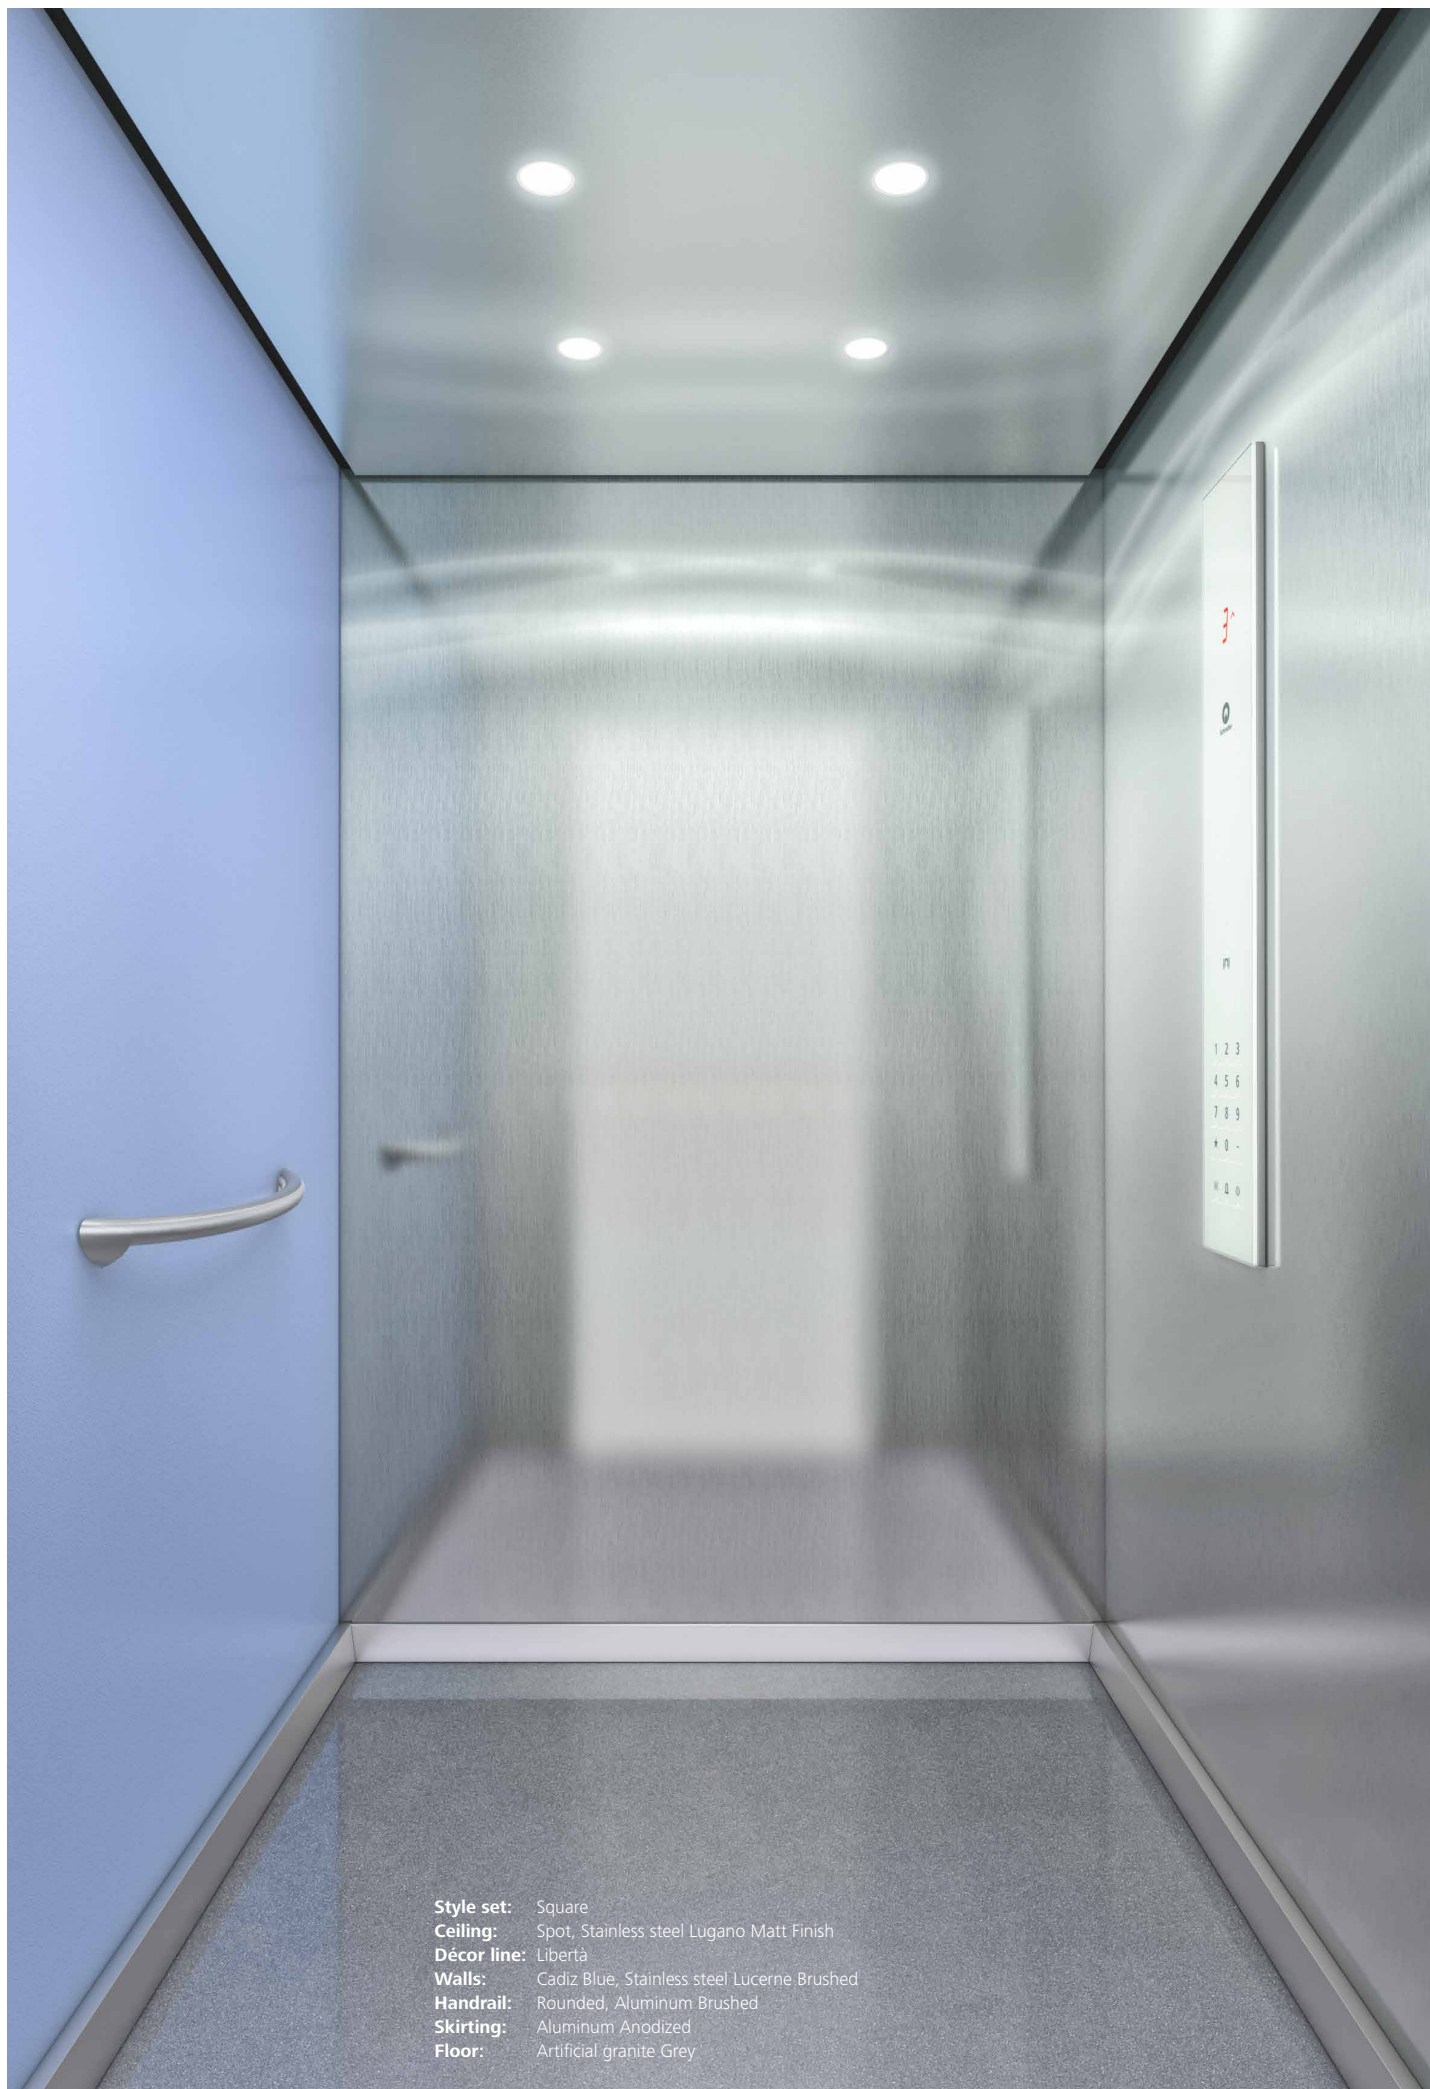

Style set: Square
Ceiling: Line, Stainless steel Lugano Matt Finish
Décor line: Libertà
Walls: Mascara Red, Maribor Metallic Silver, Palermo Purple
Handrail: Rounded, Aluminum Brushed
Skirting: Aluminum Anodized
Floor: Artificial granite Grey

Style set: Square
Ceiling: Line, Stainless steel Lugano Matt Finish
Décor line: Libertà
Walls: Mascara Red, Birmingham Anthracite
Handrail: Straight, Stainless steel Polished
Skirting: Aluminum Anodized
Floor: Artificial granite Grey

Style set: Square
Ceiling: Spot, Stainless steel Lugano Matt Finish
Décor line: Libertà
Walls: Cadiz Blue, Stainless steel Lucerne Brushed
Handrail: Rounded, Aluminum Brushed
Skirting: Aluminum Anodized
Floor: Artificial granite Grey

Style set: Square
Ceiling: Line, Stainless steel Lugano Matt Finish
Décor line: Santa Cruz (with Libertà option)
Walls: Athens Grey, Marijor Metallic Silver
Mirror: Full height, half width
Handrail: Straight; Stainless steel Brushed
Skirting: Aluminum Anodized
Floor: Rubber speckled Light Grey