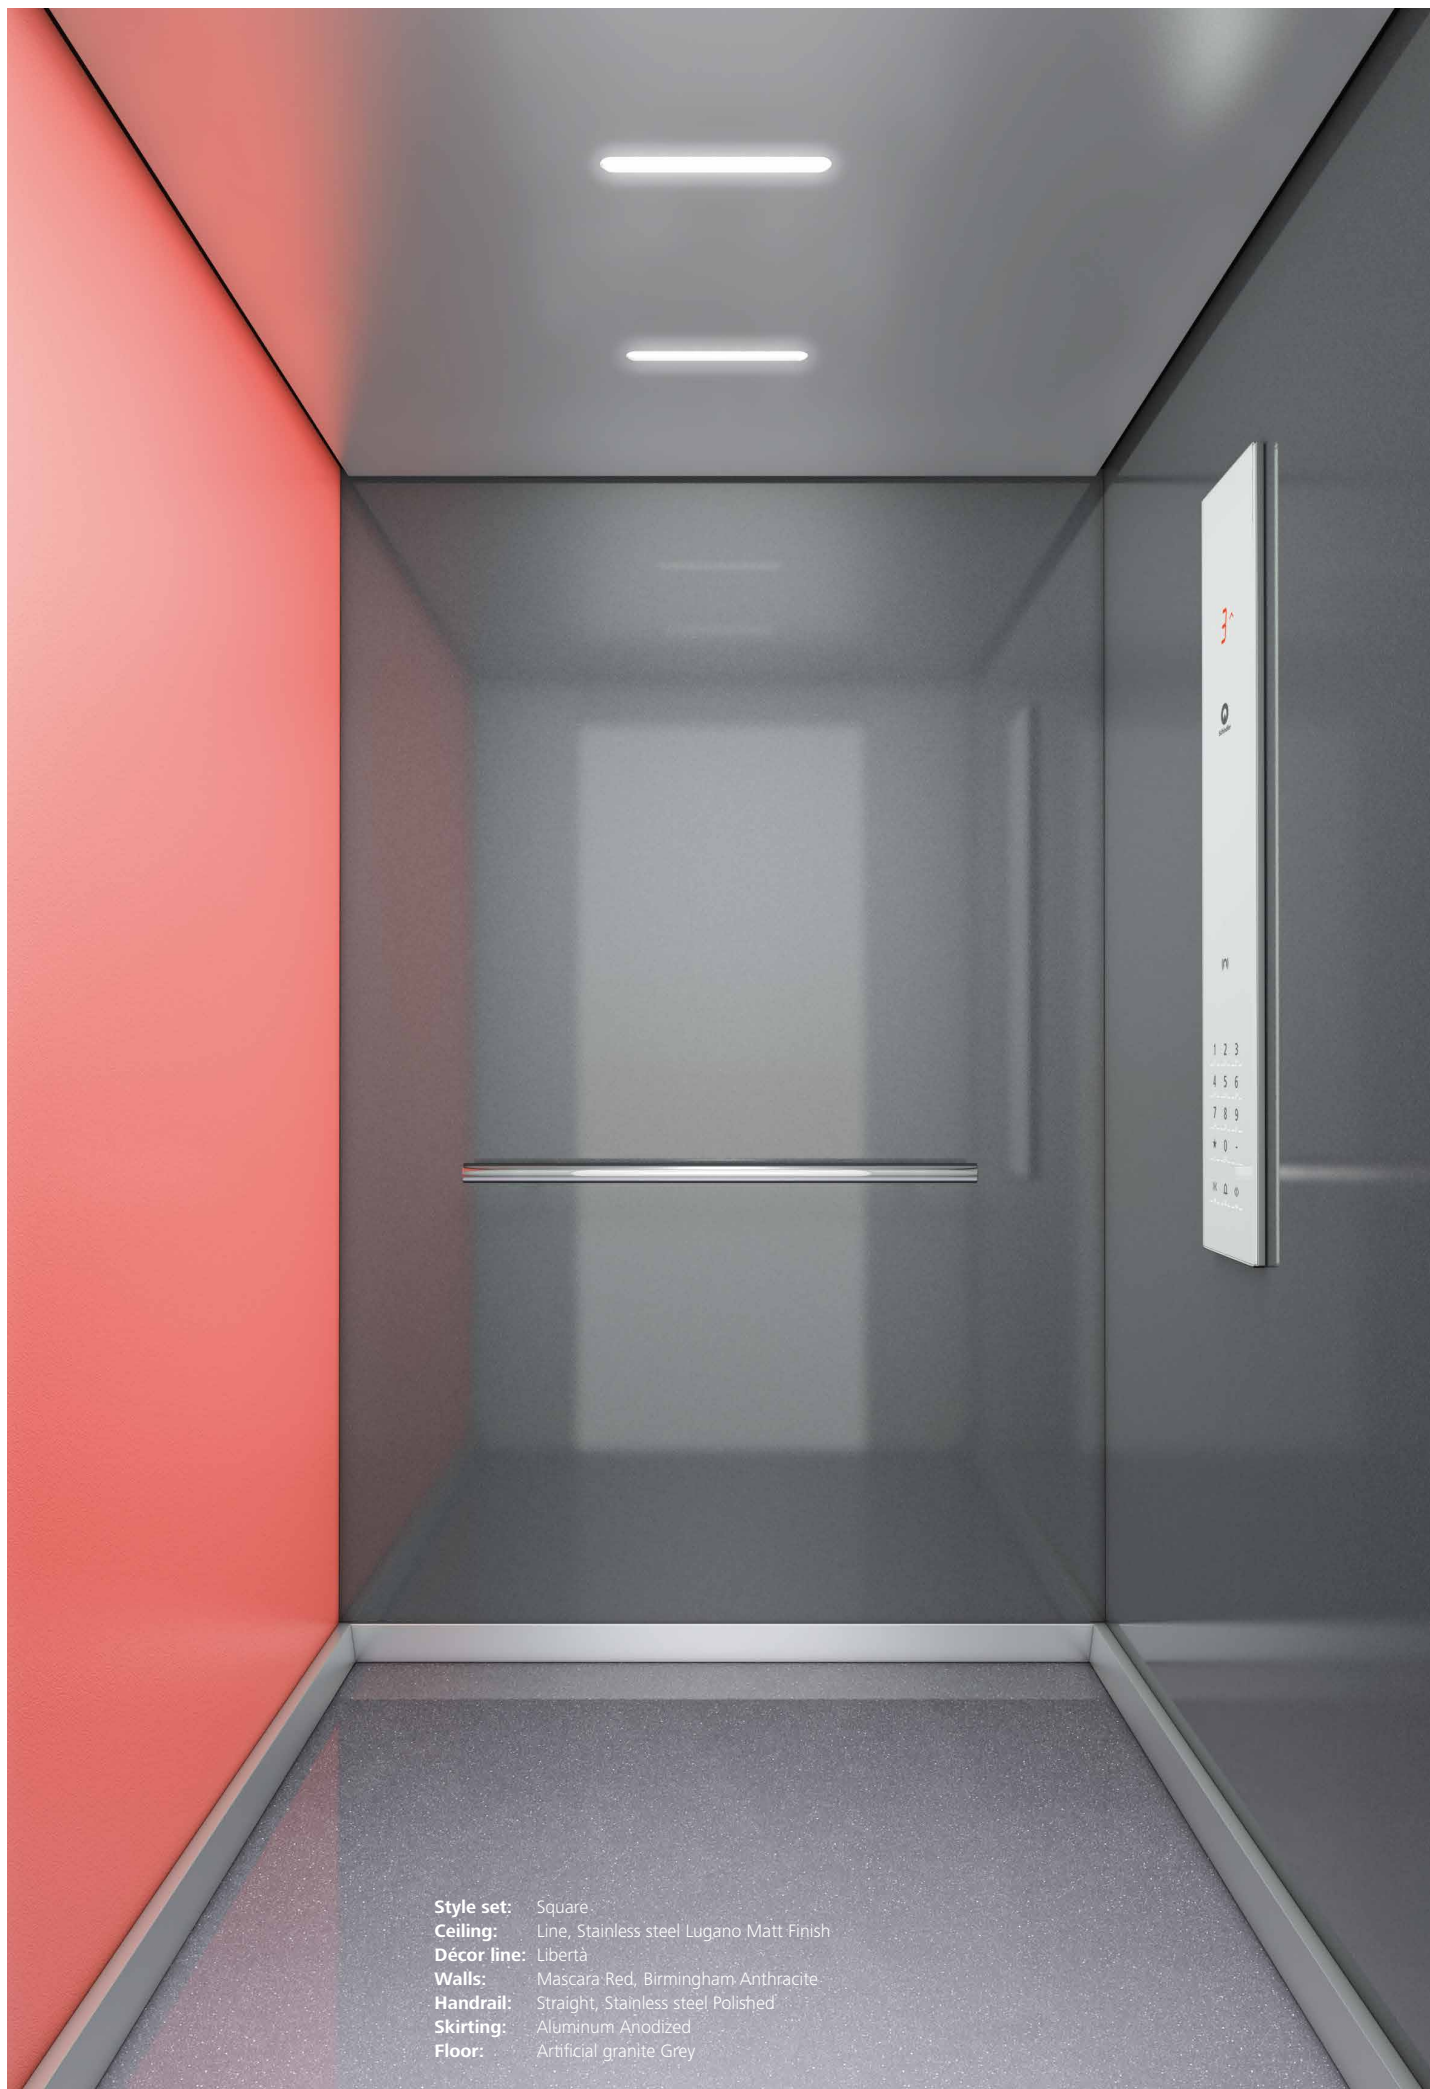

Style set: Square
Ceiling: Line, Stainless steel Lugano Matt Finish
Décor line: Libertà
Walls: Mascara Red, Maribor Metallic Silver, Palermo Purple
Handrail: Rounded, Aluminum Brushed
Skirting: Aluminum Anodized
Floor: Artificial granite Grey

Style set: Square
Ceiling: Line, Stainless steel Lugano Matt Finish
Décor line: Libertà
Walls: Mascara Red, Birmingham Anthracite
Handrail: Straight, Stainless steel Polished
Skirting: Aluminum Anodized
Floor: Artificial granite Grey

Style set: Square
Ceiling: Spot, Stainless steel Lugano Matt Finish
Décor line: Libertà
Walls: Cadiz Blue, Stainless steel Lucerne Brushed
Handrail: Rounded, Aluminum Brushed
Skirting: Aluminum Anodized
Floor: Artificial granite Grey

Style set: Square
Ceiling: Line, Stainless steel Lugano Matt Finish
Décor line: Santa Cruz (with Libertà option)
Walls: Athens Grey, Marijor Metallic Silver
Mirror: Full height, half width
Handrail: Straight; Stainless steel Brushed
Skirting: Aluminum Anodized
Floor: Rubber speckled Light Grey