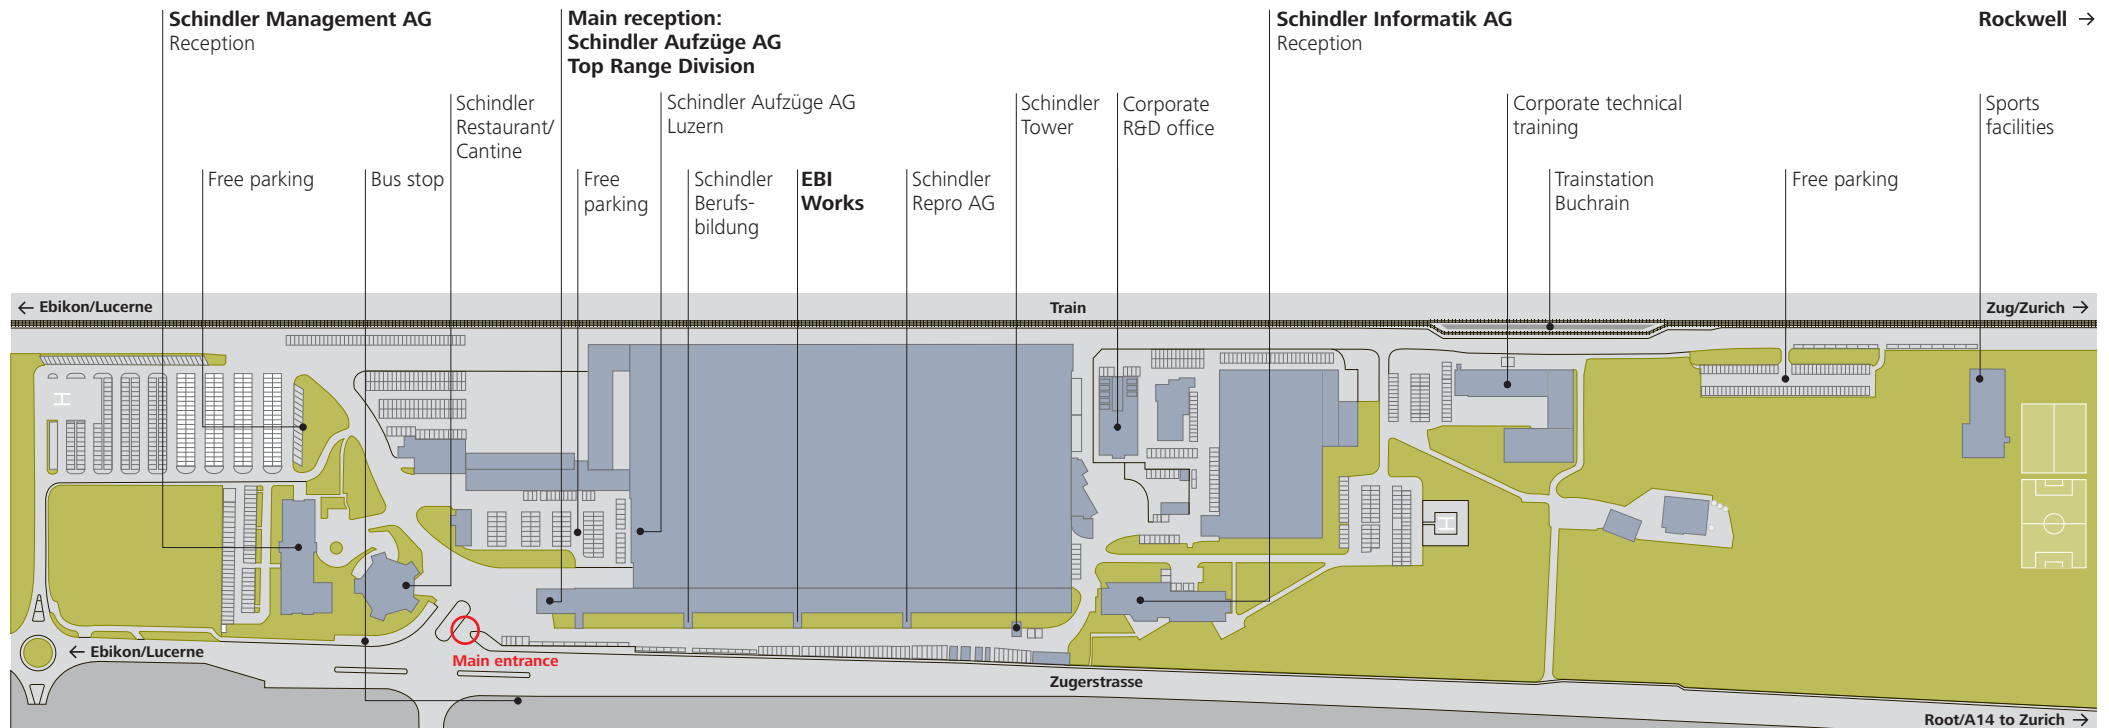

Schindler in Ebikon

Find your destination

Directions to Ebikon

By car

From Zurich airport (63km), Zurich (57km), Bern (115km), Basel (103km), Geneva (280km), Locarno (250km):

- Highway A14 Zurich-Lucerne
- Exit Gisikon/Root, turn right at end of the ramp
- Follow signs for Dierikon/Ebikon
- The Schindler site is on the right just after Dierikon

By public transport

From Zurich airport/Zurich/Bern/Basel/Geneva/Locarno:

- Train to Lucerne
- From Lucerne station by train (S-Bahn S1) or every 15 minutes bus number 23 to Ebikon
- Alight at Buchrain S-Bahn station or the Schindler bus stop